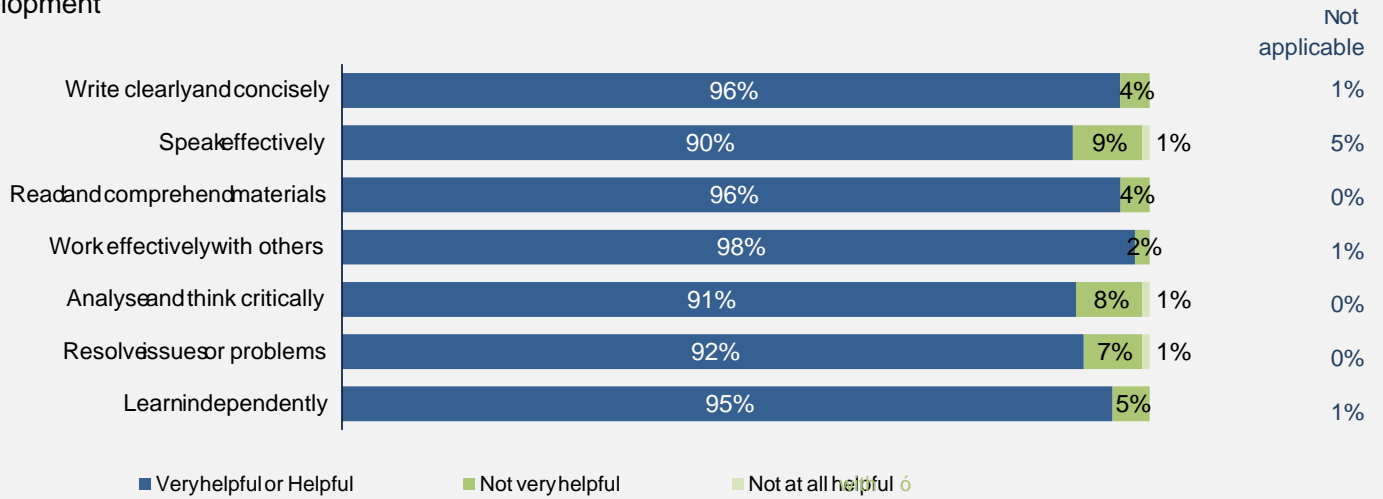

Diploma, Associate Degree, and Certificate Student Outcomes

Summary of Survey Results: 2019 to 2023

Applied filters:
CPCVCCAdministrativeAssistant;

Cohort	193
Respondents	111
Response Rate	58%

Skill Development and Post-Secondary Experience

97% said they were very satisfied or satisfied with the education they received.

Skill Development

Percentages are based on those who gave a valid rating, excluding those who said Not applicable.

Satisfaction with Post-Secondary Experience