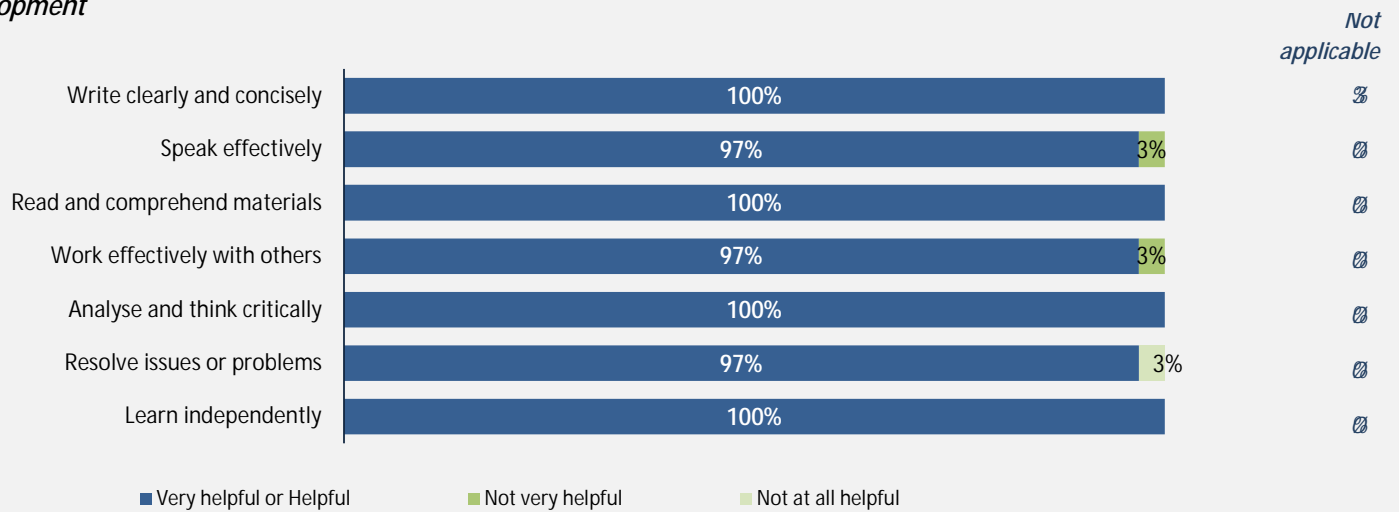

Applied filters:

🏠 📚 👤 📅 📍 🔍

Cohort	47
Respondents	32
Response Rate	68%

Skill Development and Post-Secondary Experience

100%

👍 👎 👏 very satisfied 😊 satisfied 👌 👍 👎 👏

Skill Development

🏠 📚 👤 📅 📍 🔍 Not applicable.

Satisfaction with Post Secondary Experience

🏠 📚 👤 📅 📍 🔍 Not applicable.