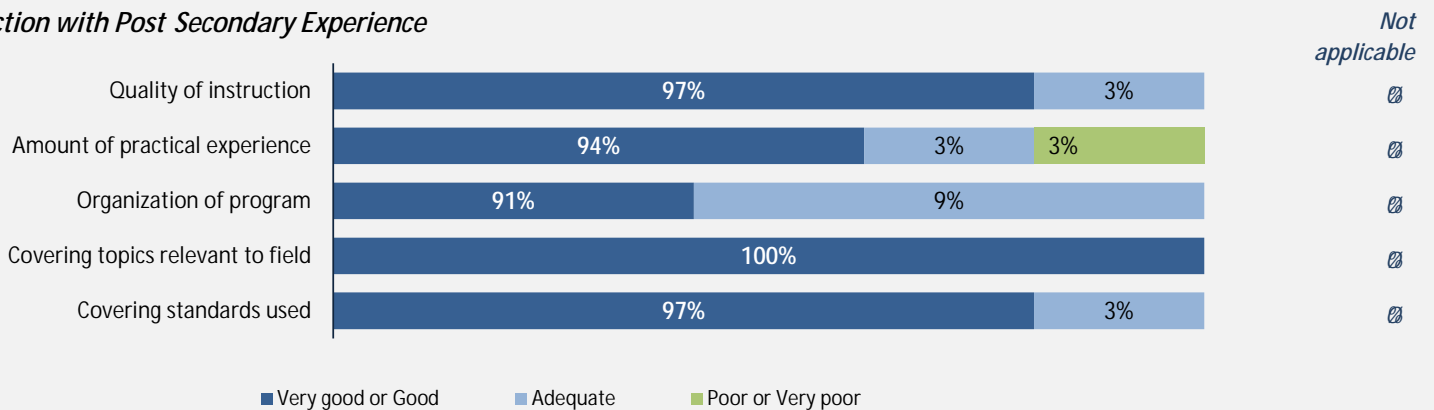

Applied filters:

🏠 📚 👤 📅 📍 🔍

Cohort	47
Respondents	32
Response Rate	68%

Skill Development and Post-Secondary Experience

100%

👍 👎 👏 very satisfied 😊 satisfied 👌 👍 👎 👏

Skill Development

🏠 📚 👤 📅 📍 🔍 Not applicable.

Satisfaction with Post Secondary Experience

🏠 📚 👤 📅 📍 🔍 Not applicable.