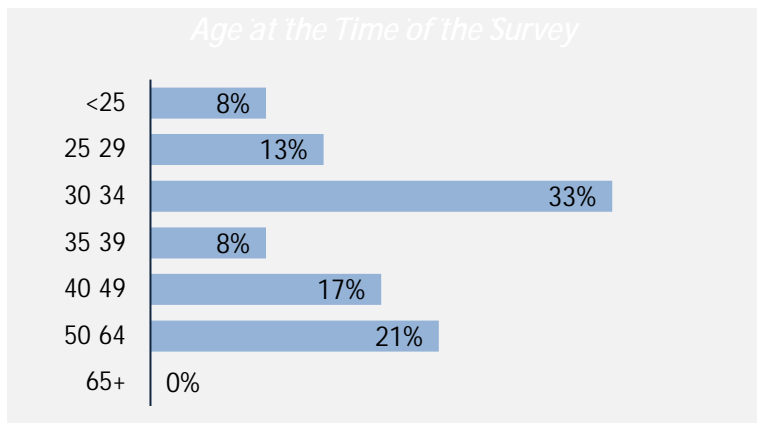

Applied Filters

CPC: VCC; MUSD;

| | |
|----------------------|------------|
| Cohort | 48 |
| Respondents | 24 |
| Response Rate | 50% |

Description of Survey Respondents

Demographics

Aboriginal Identity

Based on domestic students only.

Median Age

34

Further Education

38%

17%

Of 26% of respondents were studying at the time of the survey

Type of further education

Baccalaureate Graduates Survey (BGS) 2 Year Out Survey
Summary of Survey Results: 2018 to 2022